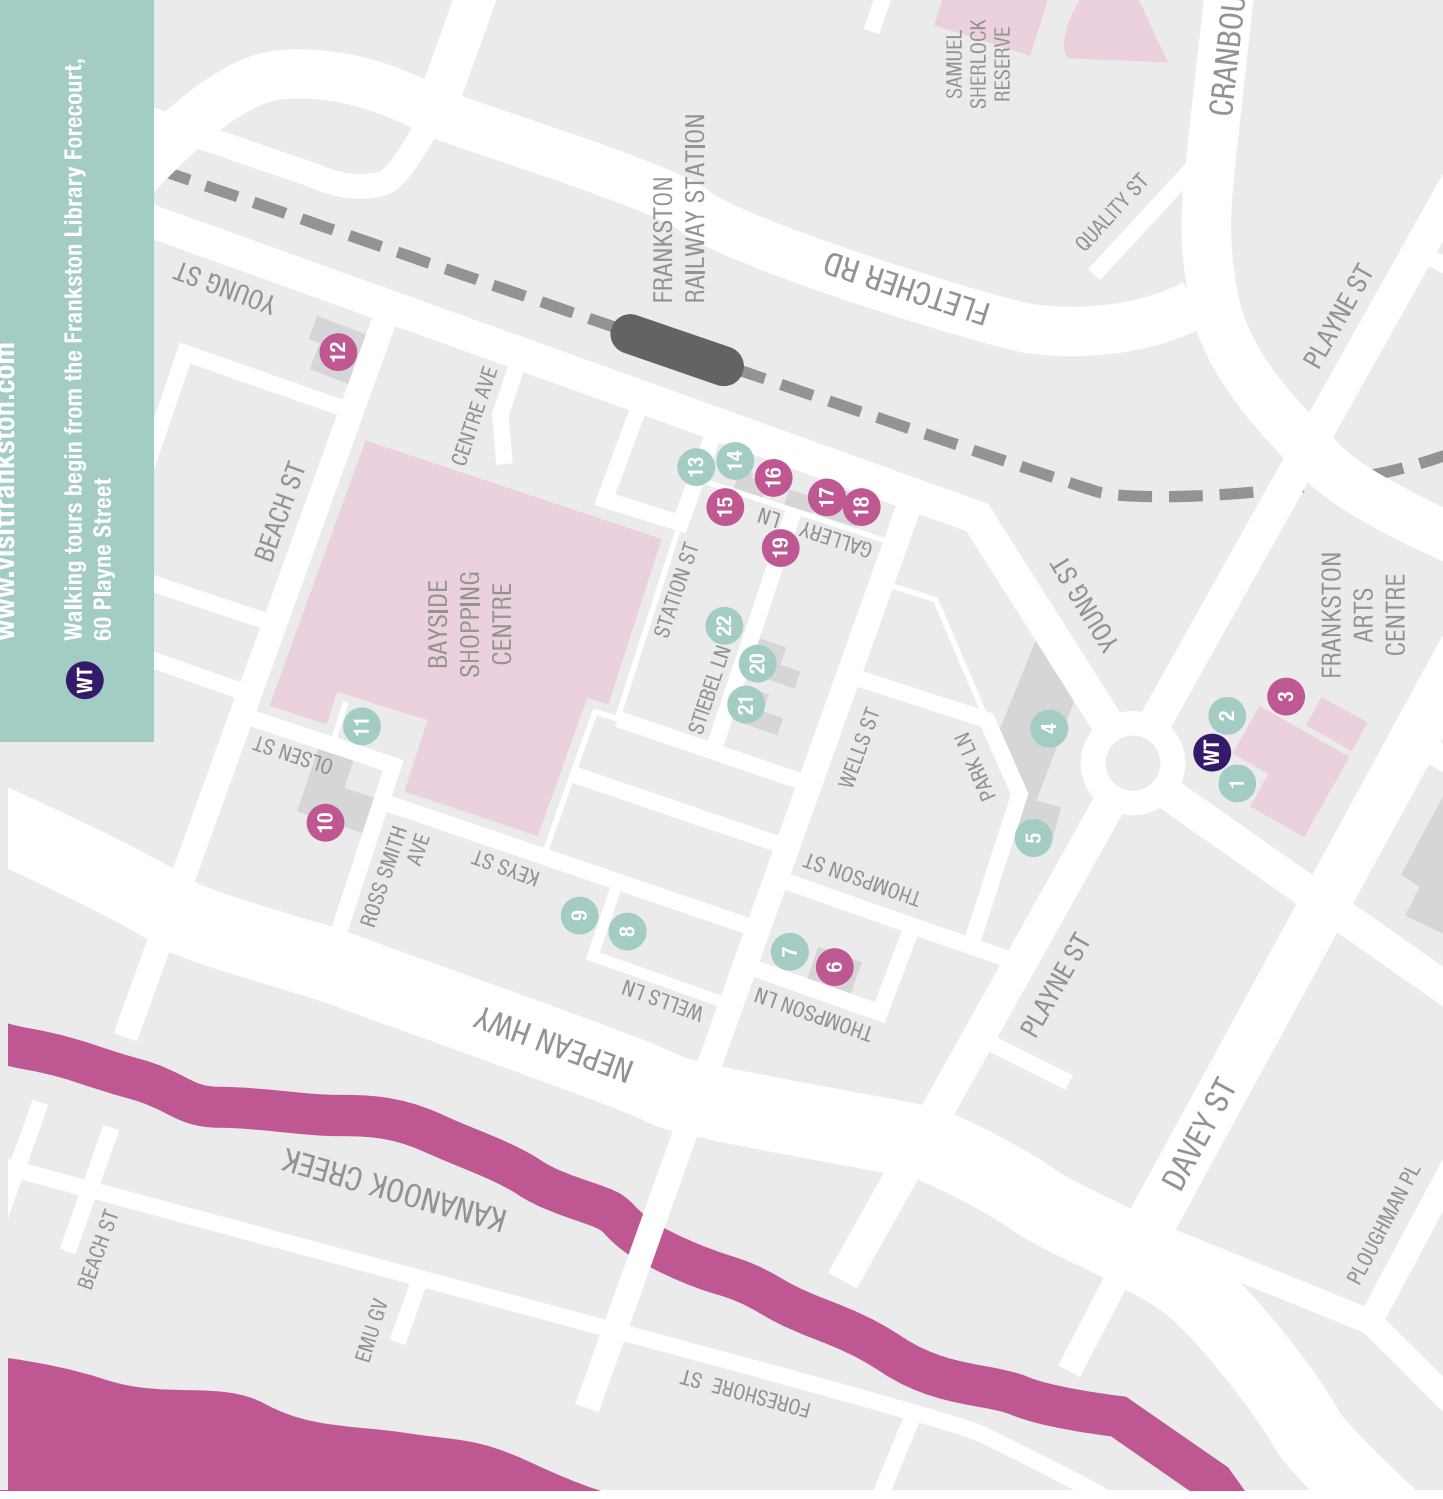

ARTISTS

- 1 **Brigitte Dawson and Melissa Turner** — *Alice in Wonderland and Nutcracker*
Frankston Library Forecourt, 60 Playne Street
- 2 **Brigitte Dawson and Melissa Turner** — *Stacked Bookshelves*
Frankston Library Forecourt, 60 Playne Street
- 3 **Peeta Ead**
Frankston Library eastern wall
- 4 **Brett Ashby with local youth**
126 Young Street Car Park
- 5 **Smug** — *Untitled*
Rear of Braap Factory in Park Lane
- 6 **Adrian Doyle**
Thompson Lane
- 7 **Brigitte Dawson and Melissa Turner** — *All the Green Year*
Thompson Lane
- 8 **Dvate** — *Plover Lower*
Frankston Foundry wall corner Keys Street and Wells Lane
- 9 **Local Primary and Secondary Schools** — *Student Mural*
Wells Lane
- 10 **Phat 1 & Diva**
Trigger Bros wall, Ross Smith Avenue
- 11 **Tristan Kerr** — *All This Mayhem*
Corner Olsen Street and Olsen Lane
- 12 **Sat One**
31 Beach Street
- 13 **Lucy Bonnin** — *Mary Jayne*
Station Street end of Gallery Lane
- 14 **Local Artists Collaboration 2018**
Gallery Lane
- 15 **Makatron**
Gallery Lane
- 16 **Clap Meataxe Design**
Gallery Lane
- 17 **Sheldon Headspeath**
Gallery Lane
- 18 **Lucy Lucy**
Gallery Lane
- 19 **Sam Songailo**
Stiebel Place
- 20 **Loretta Lizzio** — *As She Lay*
East wall of The Alley Barber in Stiebel Place
- 21 **Zedr** — *Resurrection: Portrait in Profile*
West wall of The Alley Barber in Stiebel Place
- 22 **Order 55** — *Untitled*
2nd storey back of Robinson's Bookshop, Stiebel Place

LOCATIONS

TO BOOK WALKING TOURS:
Visit Frankston 1300 322 842
www.visitfrankston.com

WT Walking tours begin from the Frankston Library Forecourt,
60 Playne Street